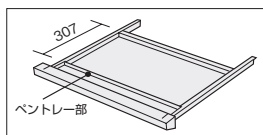

片袖デスク用ラッチ付センター引出し (オプション) ※センター引出しなしデスクにご使用ください。

ラッチ付センター引出しは、地震発生時などの
不用意な引出しの飛び出しを防ぐことができ
ます。

寸法 Wmm	内寸/W×D×Hmm	商品コード	品番	価格
① 398	343×307×31	11-4223-0	50HA-40W	¥8,300
② 548	493×307×31	11-4220-0	50HA-55W	¥8,400
③ 648	593×307×31	11-4217-0	50HA-65W	¥8,700
④ 748	693×307×31	11-4215-0	50HA-75W	¥9,200

※取付用レール2本付