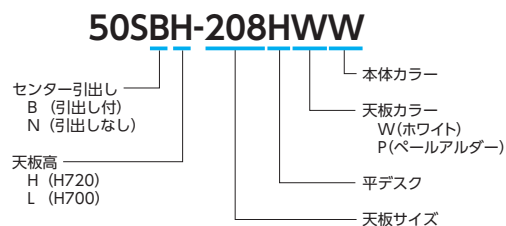

平デスク (D800・D700・D600) / センター引出し(ラッチなし)付

H720

H700